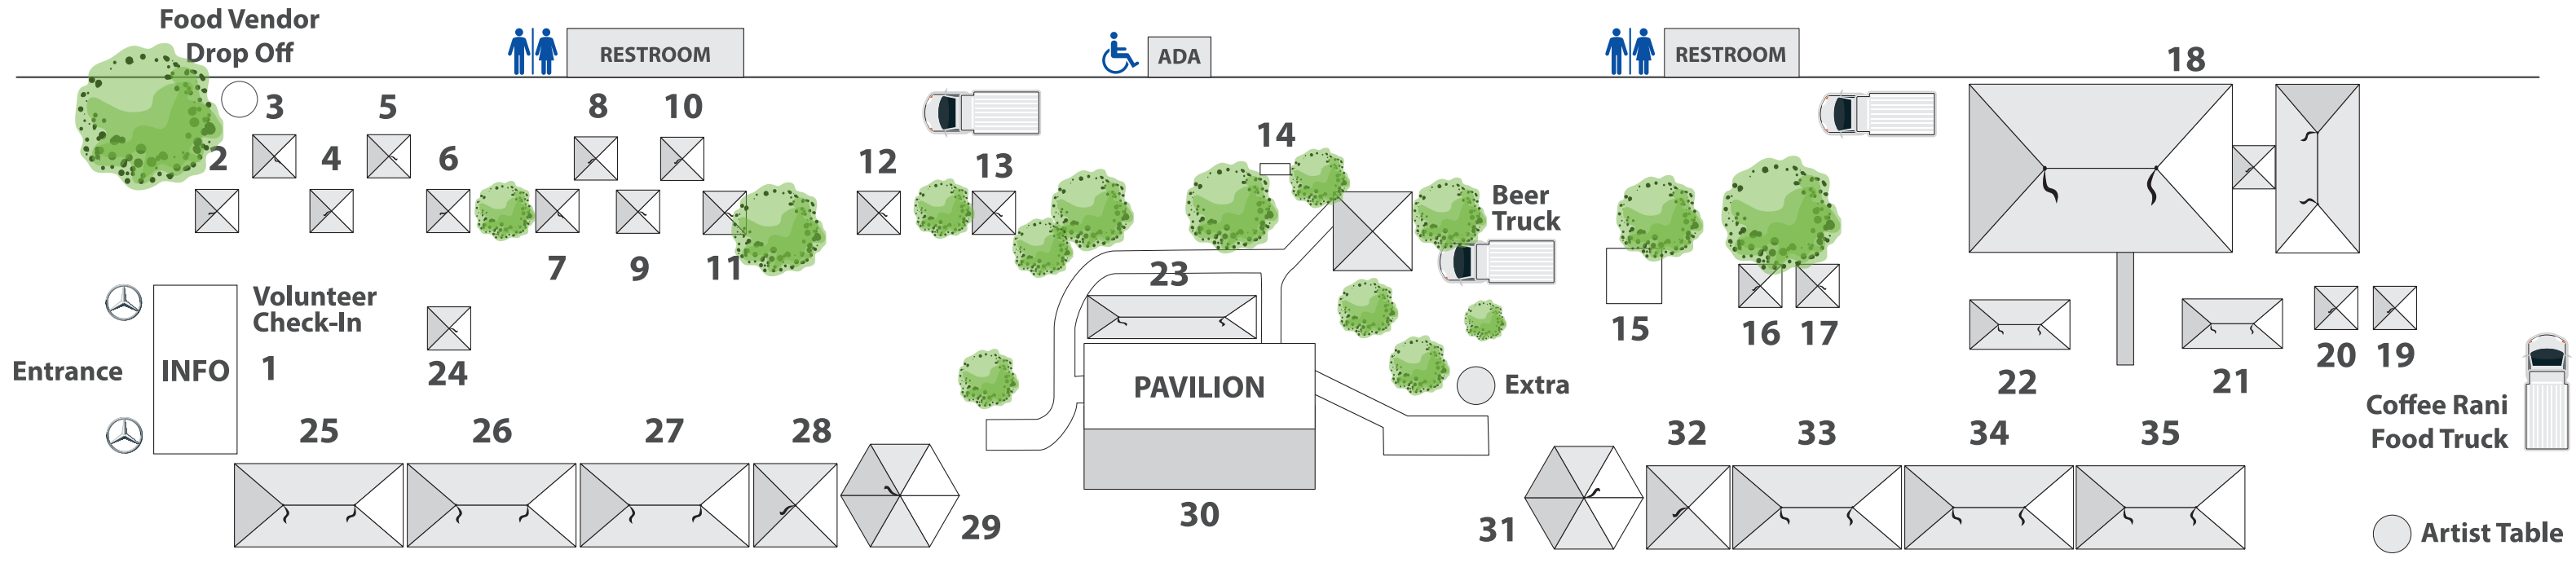

# VIP PARKING

# VENDOR PARKING

## KEY

1. Check In
2. English Tea Room / Mellow Mushroom
3. Wine Market / Ed D's Catering / Coca-Cola
4. Maison Lafitte / Carreta's
5. Bistro Byrons
6. K. Gee's Restaurant/ Del Porto
7. Carpool Caterer / Impastato Cellars
8. Walk-On's
9. Dunkin Donuts / Pecks / Candy Bank
10. Berkshire Enterprises
11. WOW American Eatery
12. NOLA Lending
13. Isabella's Pizzeria
14. Veuve Clicquot Presale Pick Up
15. Stage
16. Half Shell
17. Knights of Columbus
18. Silent Auction